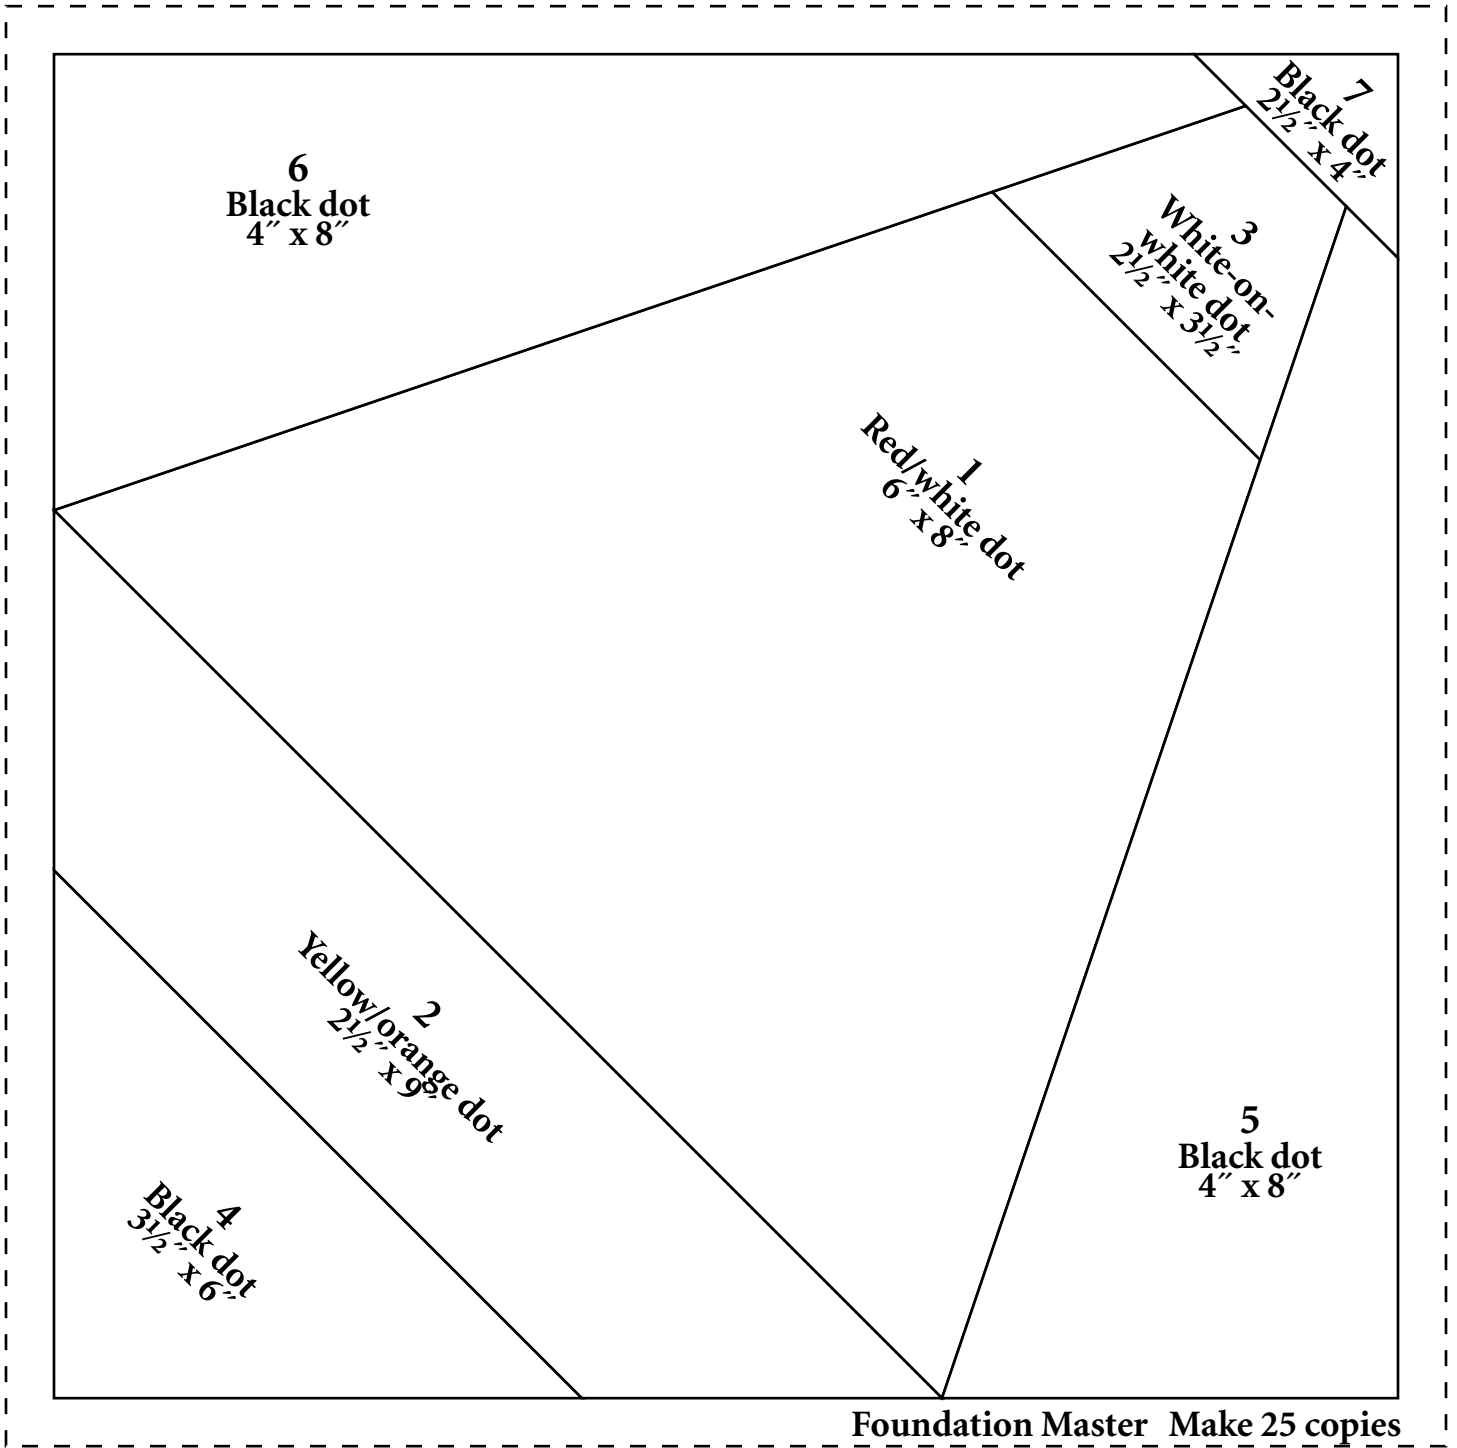

CANDY CORN

Foundation Master - 7½" x 7½" square

Foundation Master Make 25 copies

Reader has permission to photocopy this foundation for personal use.

<http://mccallsquilting.com>

© Copyright 2006 PRIMEDIA Enthusiast Group, Inc.